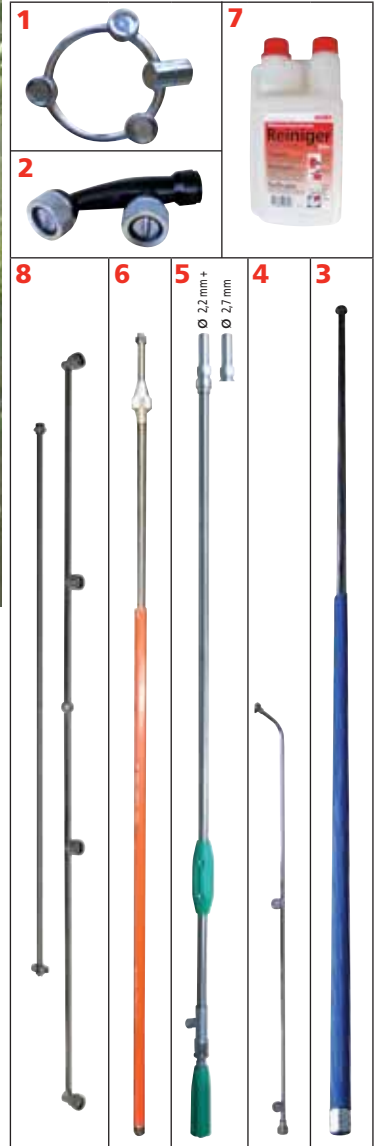

solo®

THE BETTER CHOICE. SINCE 1948.
German quality sprayers and cut-off machines

Product Information

Motorised backpack pressure sprayer 433

Operational benefits

- This SOLO high-pressure sprayer with 20 l capacity, reaches a controlled operating pressure of up to 30 bar, achieving fine spray mist application, even at extreme heights.
- The heavy-duty 25 cm³ SOLO two-stroke engine delivers 1.0 HP (DIN). At 30 bar, it can achieve a flow rate of up to 2 l/min. via the push-pull piston pump.
- This sprayer uses a 60 cm stainless steel spray lance and has a pressure gauge on the sturdy quick-release handle, which allows the pressure to be matched to any application.
- Supplied with a high-quality double flat-jet nozzle, with stainless steel nozzle screens.

SOLO PRO LINE

Modell	433
Part no.	400013303
Engine	HONDA 4-stroke GX 25
Capacity cm ³	25
Fuel tank capacity l	20
Nozzle	Stainless steel double nozzle
Spray pressure bar	1.0 – 30
Output l/min with standard nozzle	1.0 l at 5 bar 1.7 l at 10 bar 2.0 l at 20 bar 2.4 l at 30 bar
Dry weight kg	9.8
Standard accessories	Stainless steel spray pipe, pressure gauge, padded carrying strap

Accessories

1	Triple concentric nozzle
2	Dual Y nozzle
3	Extension wand, 120 cm
4	Triple nozzle wand, 60 cm
5	Spray lance 120 cm, with changeable nozzle
6	Telescopic extension wand 120 – 230 cm
7	Plant protector cleaner in 500 ml dispenser
8	Stainless steel spray boom 100 cm, with 4 nozzles + stainless steel spraying pipe 75 cm
9	433 extension hose 10 m including mounting bracket V2A